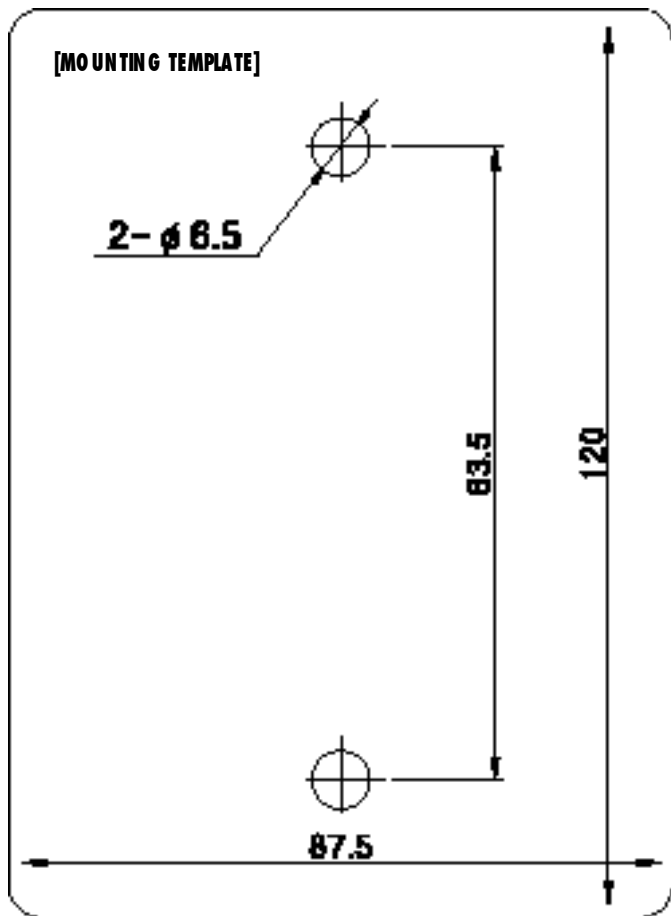

3. Wiring and Installation

1. Cut out the mounting template included in the manual and use it to drill mounting holes (p. 6.5) on the wall. Insert Concrete anchors in the holes.
2. Wire the household monitor cable as shown below, with matched polarity. [FIG-2]
(#1:RED/VOICE, #2:BLUE/GND, #3:YELLOW/DC 12V, #4:BLACK/VIDEO)
3. Connect the door release cable as shown below. [FIG-2]
4. For exposed wiring, organize the wiring through the case as shown below. [FIG-3]
5. Secure using bolts and Cover with A.L. Screw Covers. [FIG-4]

[FIG-2]

[FIG-3]

[FIG-4]

[MOUNTING TEMPLATE]

2- ϕ 8.5

83.5

120

87.5

< In case of taking the cover off >

4. Specification

Specification	Model	DRC-4BG /4CG
Resolution		270,000 pixel C C D
Rated Voltage		DC 12V (supplied from the monitor)
Wiring Method (household)		4-wire polarity
Effective Viewing Angle		Horizontal 55°, Vertical 40°
Angle Adjustment		Fixed
Broadcast Method		NTSC STANDARD
Horizontal/Vertical Scanning Frequency		15.734KHz / 60Hz, 15.625KHz / 50Hz
Lamp		DRC-4BG : Enclosed infrared LED DRC-4CG : Enclosed white LED (night operation)
Minimum Luminance		0.1 LUX (Up to 30cm in front of the camera)
Ambient Temperature		-10 °C ~ +50°C
External Dimensions (mm)		93.5(W) x 126(H) x 18(D)
Weight (g)		180