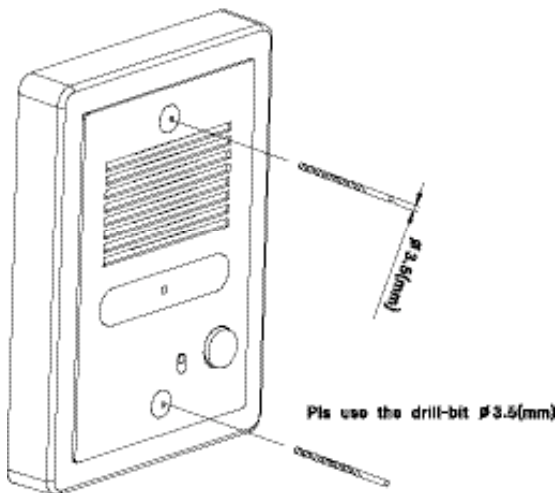

1. Greetings

*** Thank you for purchasing a CO MMAX product.**

*** Please read this manual before use and properly follow its instructions.**

2. Overview

No.	Name	contents
1	Front Panel	
2	Mounting Holes	
3	Speaker	Transmits sounds from the household.
4	Camera Lens	Protect it from foreign substances.
5	LED Lamp	Turns on at night for better viewing.
6	MIC	For use when communicating with the household.
7	Page Button	Used to page the household.
8	Door Release Cable	
9	Monitor Cable	Connect to the household monitor, after matching up the polarity

3. Wiring and Installation

1. Cut out the mounting template included in the manual and use it to drill mounting holes (p. 6.5) on the wall. Insert Concrete anchors in the holes.
2. Wire the household monitor cable as shown below, with matched polarity. [FIG-2]
(#1:RED/VOICE, #2:BLUE/GND, #3:YELLOW/DC 12V, #4:BLACK/VIDEO)
3. Connect the door release cable as shown below. [FIG-2]
4. For exposed wiring, organize the wiring through the case as shown below. [FIG-3]
5. Secure using bolts and Cover with A.L. Screw Covers. [FIG-4]

[FIG-2]

[FIG-3]

[FIG-4]

[MOUNTING TEMPLATE]

2- ϕ 8.5

83.5

120

87.5

< In case of taking the cover off >

4. Specification

Specification	Model	DRC-4BG /4CG
Resolution		270,000 pixel C C D
Rated Voltage		DC 12V (supplied from the monitor)
Wiring Method (household)		4-wire polarity
Effective Viewing Angle		Horizontal 55°, Vertical 40°
Angle Adjustment		Fixed
Broadcast Method		NTSC STANDARD
Horizontal/Vertical Scanning Frequency		15.734KHz / 60Hz, 15.625KHz / 50Hz
Lamp		DRC-4BG : Enclosed infrared LED DRC-4CG : Enclosed white LED (night operation)
Minimum Luminance		0.1 LUX (Up to 30cm in front of the camera)
Ambient Temperature		-10 °C ~ +50°C
External Dimensions (mm)		93.5(W) x 126(H) x 18(D)
Weight (g)		180